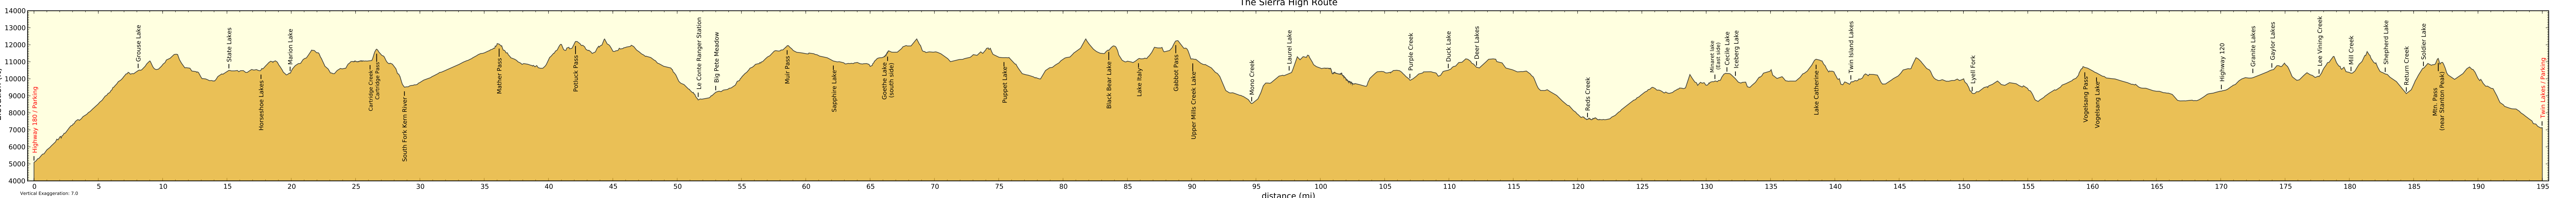

The Sierra High Route

Vertical Exaggeration: 7.0

distance (mi)